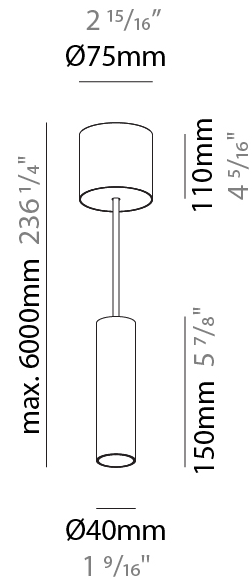

GENERAL

Series: Hangover
Subseries: Hangover Monopoint Surface Canopy
Brand: Prolicht
Division: Architectural
Mounting Type: Suspension
Mounting Location: Ceiling
Subcategory: Pendant

PHYSICAL

Shape: Cylinder
Diameter (mm): 40
Diameter (in): 1 9/16
Height (mm): 150
Height (in): 5 7/8
Max. Overall Height (mm): 2150
Max. Overall Height (in): 84 5/8
Light Distribution: Downlight
Weight (kg): 0.75
Weight (lbs): 1.65
Diffuser: Shine Ring 0-6
Fixture Finish: SSR / BKV / CWI / CRY / HAB / UFT / ITA / RUA / FTG / MYG / LOD / PUS / FRO / FUP / KIA / POP / BLS / SPG / MEY / GOH / GUM / CHC / COM / ABZ / JAG / OBR / MOS / ROR
Fixture Material: Aluminum
Cable Details: 2000mm / 6000mm Cable in White / Black / Orange / Red

ELECTRICAL

Lamp Type: LED (Zhaga Standard)
Input Wattage (W): 10.9
Total Output Wattage (W): 9
Dimming: Non-Dimmable
Driver Included: Yes
Driver Location: Integrated
Driver Type: Constant Current
Driver Class: Class 2
Input Voltage (V): 120
Constant Current (MA): 500
Upon Request: Remote: 0-10Vdc dimming / Phase dimming 120Vac

LED

Number of LEDs: 1
Color Temperature (°K): 2700 / 3000 / 4000
Max. Delivered Lumen (lm): 842
CRI: >90 CRI
Lamp Life (hrs): 50000

OPTICAL

Reflector: 40 / 50

RATINGS AND CERTIFICATIONS

Certified By: Certified for North American Standards
IP rating: IP20